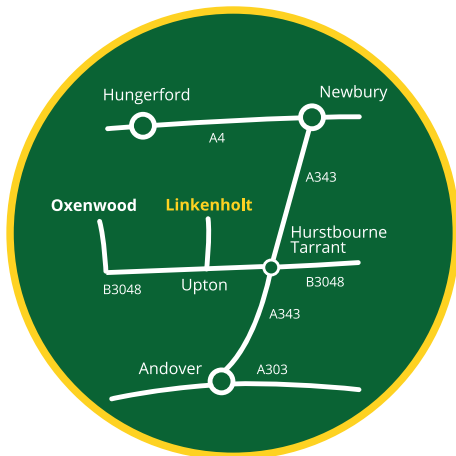

Bookings

To start your groups adventure, please contact Ed Plank
Centre Manager & Chief Instructor